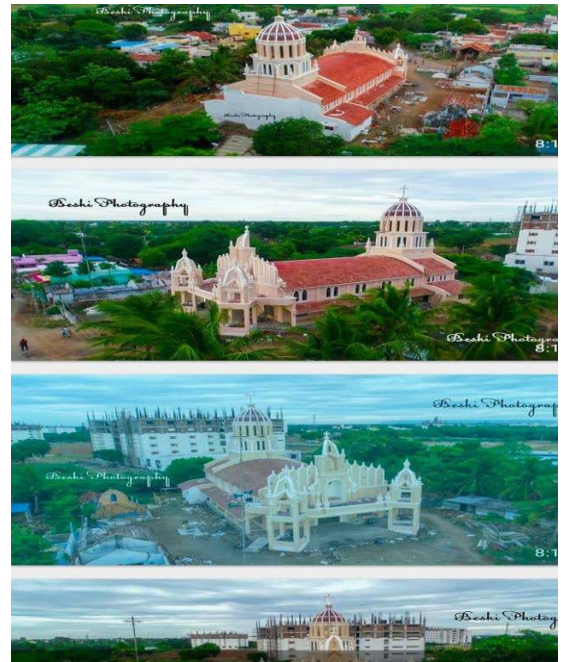

DHANALAKSHMI SRINIVASAN UNIVERSITY

SAMAYAPURAM TIRUCHIRAPALLI – 621 112 TAMIL NADU

SPECIAL CAMPAIGN 4.0 (02 Oct – 31 Oct 2024)

FOR SWACHHATA AND MINIMIZING PENDANCY

Society Centric Initiative

by Dhanalakshmi Srinivasan University, Trichy

Before

After

DHANALAKSHMI SRINIVASAN UNIVERSITY

SAMAYAPURAM TIRUCHIRAPALLI – 621 112 TAMIL NADU

SPECIAL CAMPAIGN 4.0 (02 Oct – 31 Oct 2024) FOR SWACHHATA AND MINIMIZING PENDING

Maruthur village is located at the back side of Dhanalakshmi Srinivasan University, Trichy, DSU constructed a safety wall around the church to protect the church building against external danger, injury, or annoyance. This is very useful to the people of Maruthur village.